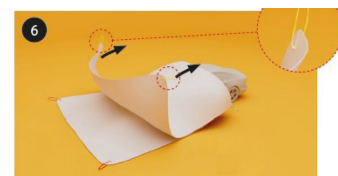

### TECHNICAL SPECIFICATIONS

Dimensions : ~ 105x45x25 cm , with handle 134x45x25 cm

Material : coated PVC on both sides

Shelflife : If properly preserved the trolley has a useful life of more than 25 years

### INSTRUCTIONS FOR USE

Place the bag with blanket in the front or behind the car.

Open the bag fully and loose the straps around the blanket.

Unfold the blanket in the width, the green loops must be at the top.

Take the green loops for the first part of covering the car lengthwise.

Pull the green loops, the first half of the car is covered.

Take the red or yellow loops (depending on which one is above) for the second step.