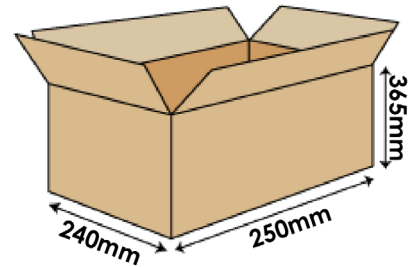

2 Kg Powder FIRE EXTINGUISHER

TECHNICAL SPECIFICATIONS

FIRE RATING	13 A 89 B C
EXTINGUISHING AGENT	ABC powder
PROPELLANT	Nitrogen (N₂), 10 Bar at 20°C
TEMPERATURE RANGE	-30°C / +60°C
NOMINAL CHARGE	2 Kg
FULL WEIGHT	~ 3,5 Kg
DIMENSIONS	Height 335 mm Diameter 110 mm
DISCHARGE TIME	9 sec.
VALVE TIGHTENING TORQUE	Minimum 45 Nm, Maximum 68 Nm
CYLINDER PRESSURE TEST	PT 27 bar
CYLINDER VOLUME	2,3 L.
CYLINDER MATERIAL	Alloy steel
EXTERNAL/INTERNAL TREATMENT	Sandblast and epoxy polyestere powder painting, Red Ral 3000 colour

PACKAGING

STANDARD : minimum 4 pieces for box

Note: the packaging quantities and measurements are indicative and can be subject at changes

MAINTENANCE AND INSTALLATION

For outdoor or marine installation is recommended to protect the fire extinguisher with cover or box. Maintenance according to the rules in use in utilization country.