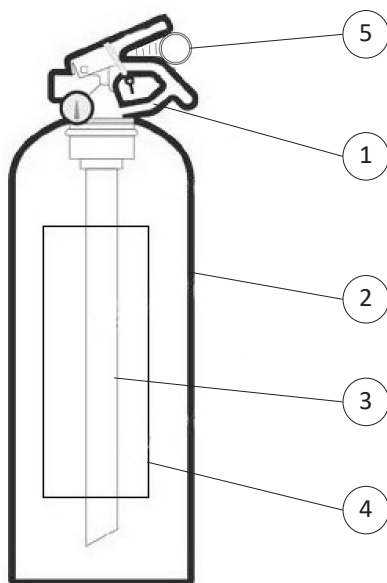

APPROVED/CERTIFIED FIRE EXTINGUISHER:

FIRE
RATING :

13

89

2 Kg Powder FIRE EXTINGUISHER

TECHNICAL SPECIFICATIONS

FIRE RATING	13 A 89 B C
EXTINGUISHING AGENT	ABC powder
PROPELLANT	Nitrogen (N ₂), 10 Bar at 20°C
TEMPERATURE RANGE	-30°C / +60°C
NOMINAL CHARGE	2 Kg
FULL WEIGHT	~ 3,5 Kg
DIMENSIONS	Height 335 mm Diameter 110 mm
DISCHARGE TIME	9 sec.
VALVE TIGHTENING TORQUE	Minimum 45 Nm, Maximum 68 Nm
CYLINDER PRESSURE TEST	PT 27 bar
CYLINDER VOLUME	2,3 L.
CYLINDER MATERIAL	Alloy steel
EXTERNAL/INTERNAL TREATMENT	Sandblast and epoxy polyestere powder painting, Red Ral 3000 colour

PACKAGING

STANDARD : minimum 4 pieces for box

Note: the packaging quantities and measurements are indicative and can be subject at changes

MAINTENANCE AND INSTALLATION

For outdoor or marine installation is recommended to protect the fire extinguisher with cover or box. Maintenance according to the rules in use in utilization country.