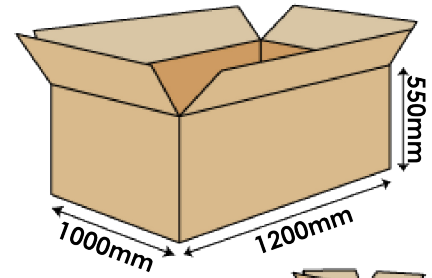

### PACKAGING

STANDARD : maximum 80 pieces for pallet  
(80 pieces for box, max 1 box for pallet)  
Pallet dimensions 100x120x70(h) cm

*Note: the packaging quantities and measurements are indicative and can be subject at changes*