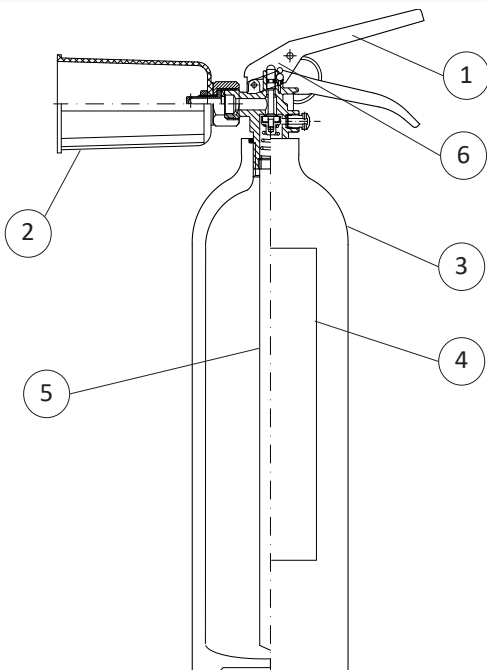

### TECHNICAL SPECIFICATIONS

FIRE RATING	34 B
EXTINGUISHING AGENT	Co2 99,99%
TEMPERATURE RANGE	-30°C +60°C
NOMINAL CHARGE	2 Kg
FULL WEIGHT	~ 5,1 Kg
DIMENSIONS	Height 505 mm Diameter 117 mm
DISCHARGE TIME	6,5 sec.
VALVE TIGHTENING TORQUE	Minimum 95 Nm, Maximum 130 Nm
CYLINDER PRESSURE TEST	PT 212 bar
CYLINDER VOLUME	3 L.
SAFETY VALVE	Set 185 +15/-23 bar
CYLINDER MATERIAL	Aluminum alloy AA6061
EXTERNAL/INTERNAL TREATMENT	Polishing

### SPARE PARTS

NUMBER	DESCRIPTION	CODE
1	Valve M. 25x2	0213CN
2	Horn	0331-1
3	Cylinder	0107-1
4	Label	2245-1
5	Aluminum dip tube	0157-1
6	Safety pin	0284
	Safety valve	0262C
	Safety pin seal	0285

File name	Code	Date	Rele.	Check	Rev.	Pag.
ds_23020-5	23020-5	12/10/17	M.R	AA	1	2