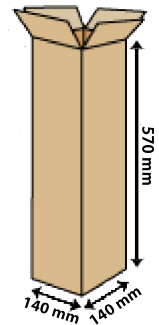

### TECHNICAL SPECIFICATIONS

FIRE RATING	34 B
EXTINGUISHING AGENT	Co2 99,99%
TEMPERATURE RANGE	-30°C +60°C
NOMINAL CHARGE	2 Kg
FULL WEIGHT	~ 5,1 Kg
DIMENSIONS	Height 505 mm Diameter 117 mm
DISCHARGE TIME	6,5 sec.
VALVE TIGHTENING TORQUE	Minimum 95 Nm, Maximum 130 Nm
CYLINDER PRESSURE TEST	PT 212 bar
CYLINDER VOLUME	3 L.
SAFETY VALVE	Set 185 +15/-23 bar
CYLINDER MATERIAL	Aluminum alloy AA6061
EXTERNAL/INTERNAL TREATMENT	Polishing

### PACKAGING

STANDARD : maximum 80 pieces for pallet  
(80 pieces for box, max 1 box for pallet)  
Pallet dimensions 100x120x70(h) cm

*Note: the packaging quantities and measurements are indicative and can be subject at changes*